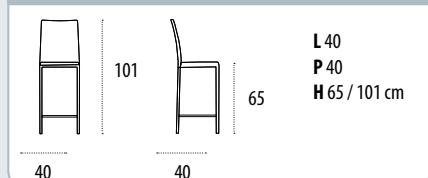

DIMENSIONS (CM)

TABOURET SNACK

STELLA

STELLA